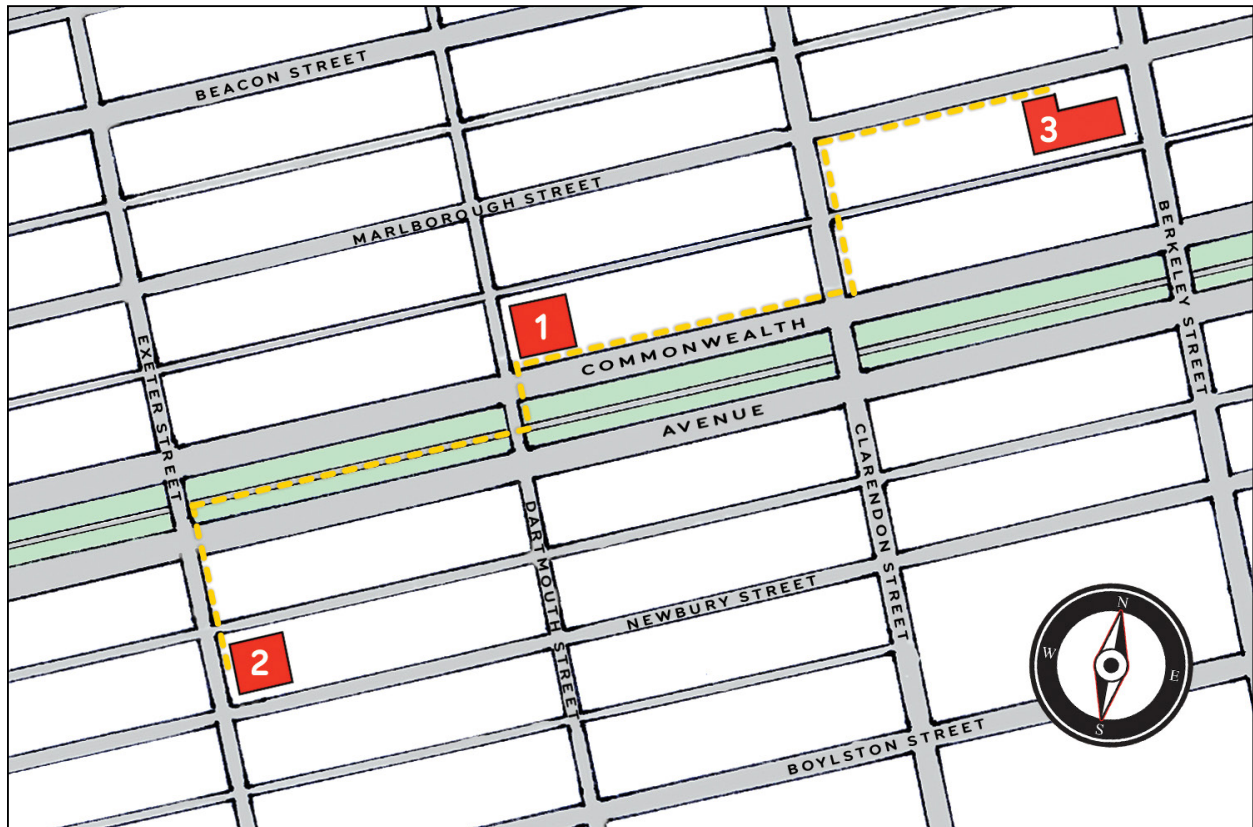

## 1. Commonwealth School 151 Commonwealth Avenue, Boston, MA 02116

*Registration & opening ceremonies*

2A	Roma
2C	Sengoku Jidai
Library	UNHCR
3A:	Apalion: GCC
3B:	Apalion: Apalionese
3D:	Mexican-American War (Mexico)
3E:	Mexican-American War (USA)

## 2. Kingsley Montessori 26 Exeter Street, Boston, MA 02116

KM1	WHO
KM2	UNSC

## 3. First Church 66 Marlborough Street, Boston, MA 02116

*Closing Ceremonies*

— — — Walking route